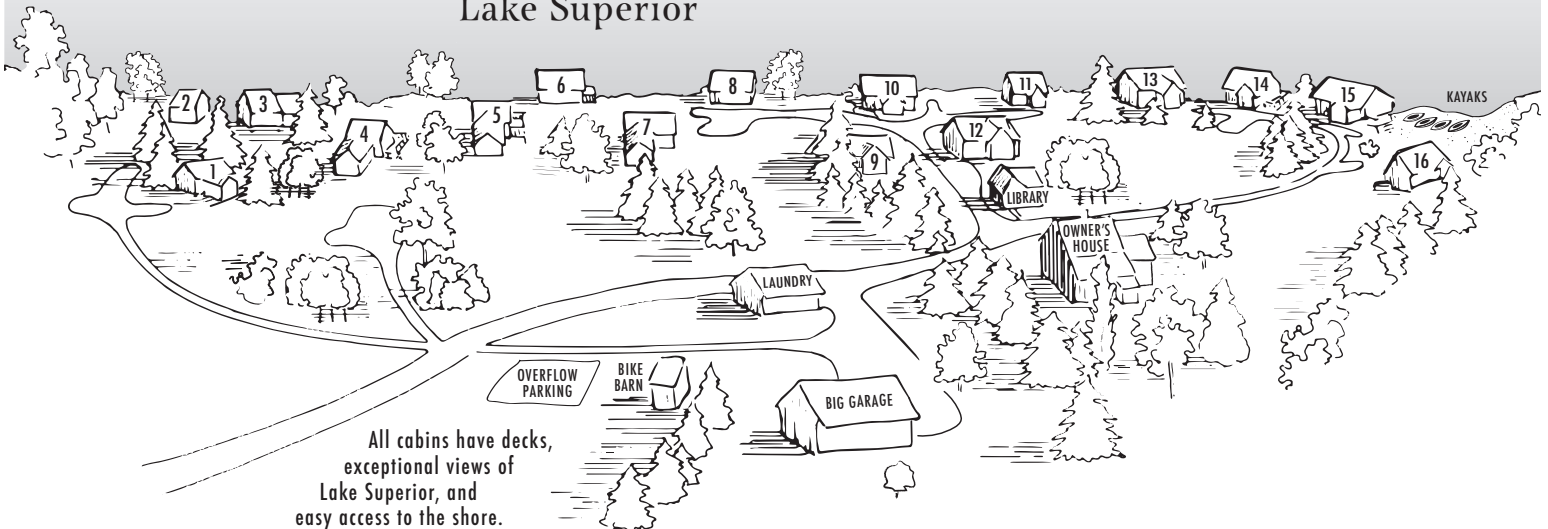

One Room Cabins

CABIN	8	9	11	13	14
NIGHTLY RATE (1 or 2 guests)	\$150	\$132	\$132	\$150	\$132
APPROX. SIZE (sqft)	320	340	230	320	230
MAXIMUM GUESTS	2	3	2	2	2
BEDS IN CABIN	Q	Q,T	Q	Q	Q
WINDOWED PORCH	Y	Y	N	Y	N

2024
CABIN
RATES
218.834.4583

Lake Superior

All cabins have decks, exceptional views of Lake Superior, and easy access to the shore.